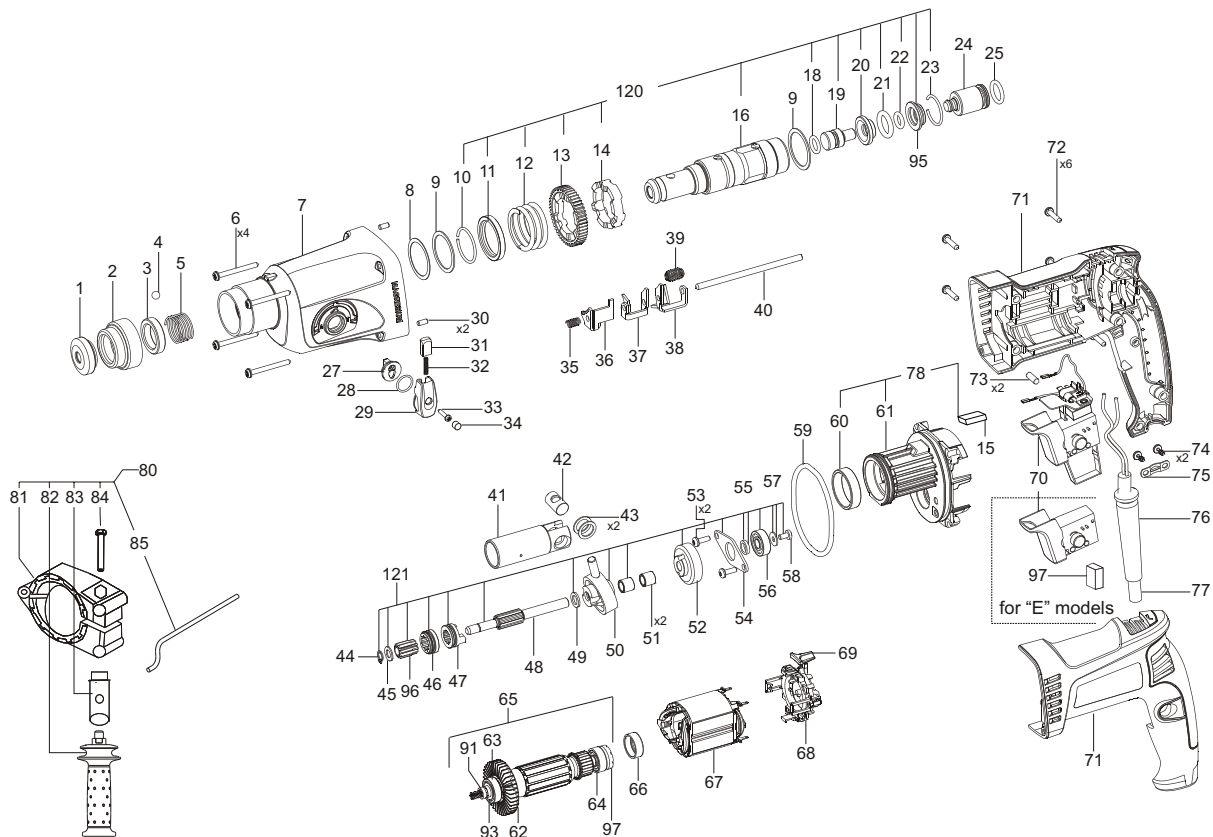

* - till 27.Apr.2014; ** - till 28.Nov.2013

141604

142112